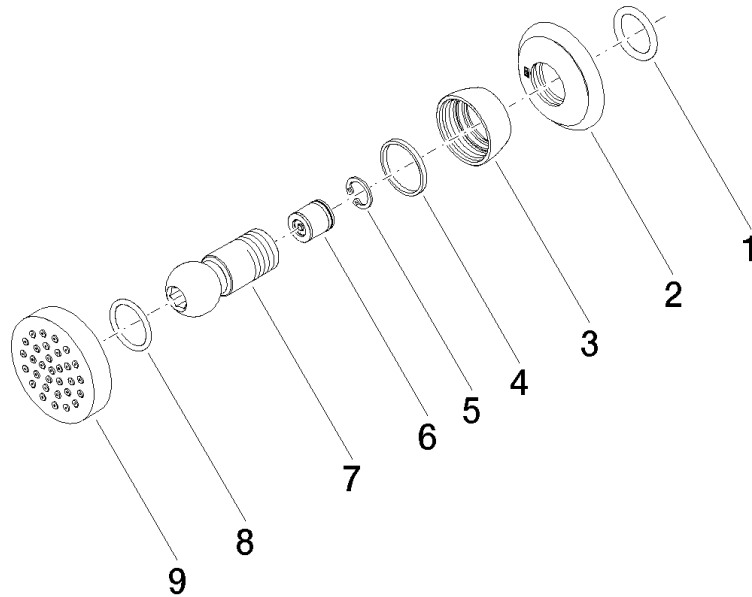

28 528 360

- spray head Ø 55mm
- ball-joint pivotable through 25° (in any direction)
- HORIZONTAL RAIN, max. flow rate 7 l/min (at 3 bar)
- rosette Ø 55 mm
- 1/2" connection

	Chrome	28 528 360-00
	Brushed Platinum	28 528 360-06
	Platinum	28 528 360-08
	Durabrand (23kt Gold)	28 528 360-09
	Brushed Durabrand (23kt Gold)	28 528 360-28
	Brushed Dark Platinum	28 528 360-99

Recommended miscellaneous

- Concealed wall elbow -** 35 085 970 90
- max. recess depth 163 mm
 - min. recess depth 90 mm

28 528 360

mm [inches]

Flow rate chart

Certificates

LGA_38652.

28 528 360

Spare parts list

No.	Item Number	Name	Quantity used	Delivery time
1	90 14 10 026 00 90	seal	1	2
2	09 27 35 003-00	rosette	1	10
3	09 23 30 027-00	nut	1	10
4	09 14 15 010 90	ring	1	2
5	09 16 01 014 90	ring	1	2
6	90 23 01 147 00 90	back-flow preventer	1	2
7	09 21 40 016-00	connection	1	10
8	09 14 10 015 90	seal	1	2
9	90 12 05 027 00-00	casing (completely)	1	10