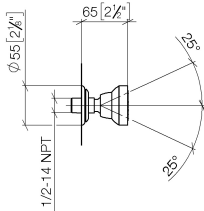

28 528 360

- spray head Ø 55mm
- ball-joint pivotable through 25° (in any direction)
- HORIZONTAL RAIN, max. flow rate 7 l/min (at 3 bar)
- rosette Ø 55 mm
- 1/2" connection

	Chrome	28 528 360-00
	Brushed Platinum	28 528 360-06
	Platinum	28 528 360-08
	Durabrand (23kt Gold)	28 528 360-09
	Brushed Durabrand (23kt Gold)	28 528 360-28
	Brushed Dark Platinum	28 528 360-99

Recommended miscellaneous

- Concealed wall elbow -** 35 085 970 90
- max. recess depth 163 mm
 - min. recess depth 90 mm

28 528 360

mm [inches]

Flow rate chart

Certificates

LGA_38652.

28 528 360